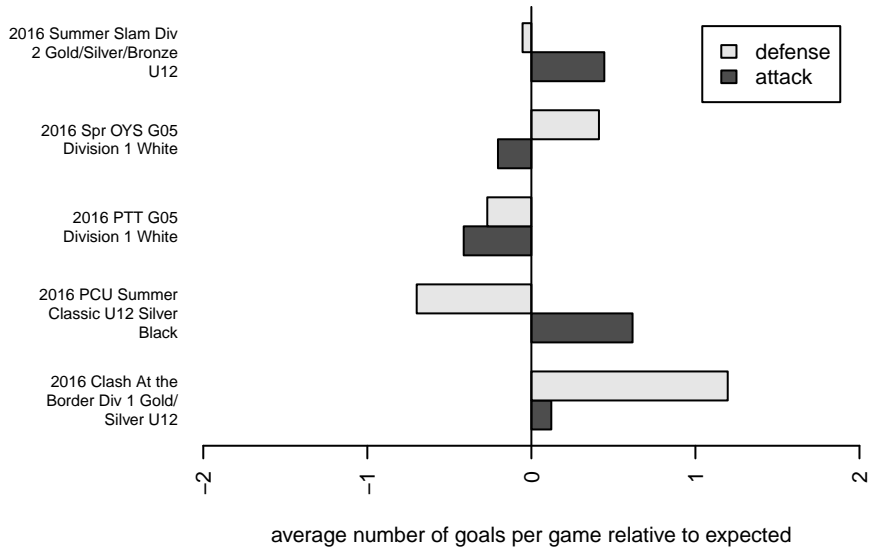

FC Salmon Creek Nemesis White G05

FC Salmon Creek
 Salmon Creek, WA
 G05 total strength=560
 attack=0.4 defense=0.47
 fall league = PTT G05 Div 1 White
 spr league = Spr OYS G05 Div 1 White

alt names used:
 FCSC 05G White
 FCSC Nemesis G05 White
 FCSC Nemesis G05 White
 FCSC SALMON CREEKFCSC NEMESIS G05
 FCSC 05G White

Venues played:
 2016 Clash At the Border Div 1 Gold/Silver U12
 2016 PCU Summer Classic U12 Silver Black
 2016 Summer Slam Div 2 Gold/Silver/Bronze U
 2016 PTT G05 Division 1 White
 2016 Spr OYS G05 Division 1 White

FC Salmon Creek Nemesis White G05
 Dots are actual minus expected GF (blue circles) and GA (red triangles).
 Blue line is smoothed change in attack strength. Red is smoothed change in defense strength.

**attack and defense variance (black dot)
relative to other teams
and top 10 in region**

**attack and defense rating
relative to others at age
and all opponents in last 13 months**

Performance relative to 13 month average