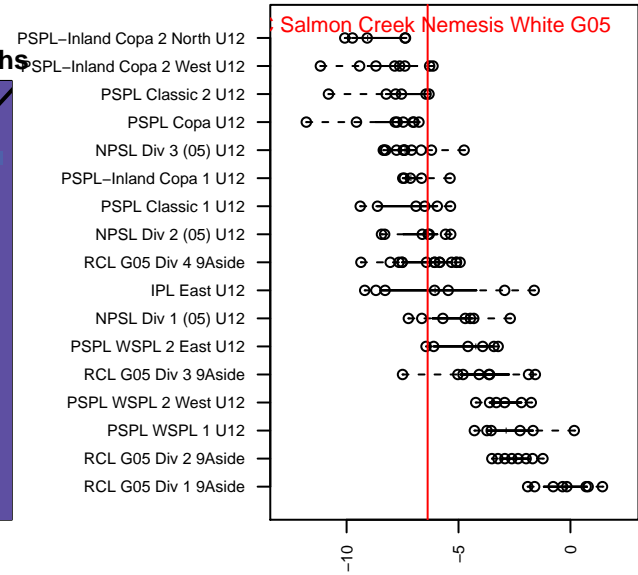

FC Salmon Creek Nemesis White G05

FC Salmon Creek
 Salmon Creek, WA
 G05 total strength=560
 attack=0.4 defense=0.47
 fall league = PTT G05 Div 1 White
 spr league = Spr OYS G05 Div 1 White

alt names used:
 FCSC 05G White
 FCSC Nemesis G05 White
 FCSC Nemesis G05 White
 FCSC SALMON CREEKFCSC NEMESIS G05
 FCSC 05G White

Venues played:
 2016 Clash At the Border Div 1 Gold/Silver U12
 2016 PCU Summer Classic U12 Silver Black
 2016 Summer Slam Div 2 Gold/Silver/Bronze U
 2016 PTT G05 Division 1 White
 2016 Spr OYS G05 Division 1 White

FC Salmon Creek Nemesis White G05
 Dots are actual minus expected GF (blue circles) and GA (red triangles).
 Blue line is smoothed change in attack strength. Red is smoothed change in defense strength.

**attack and defense variance (black dot)
relative to other teams
and top 10 in region**

**attack and defense rating
relative to others at age
and all opponents in last 13 months**

Performance relative to 13 month average